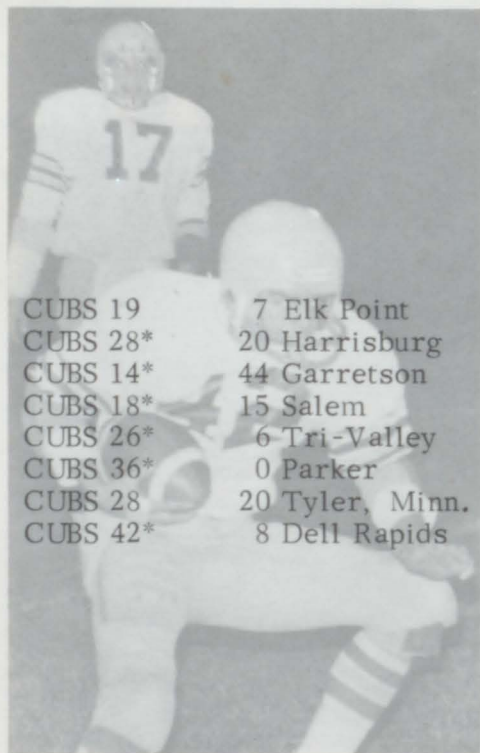

CUBS 19	7 Elk Point
CUBS 28*	20 Harrisburg
CUBS 14*	44 Garretson
CUBS 18*	15 Salem
CUBS 26*	6 Tri-Valley
CUBS 36*	0 Parker
CUBS 28	20 Tyler, Minn.
CUBS 42*	8 Dell Rapids